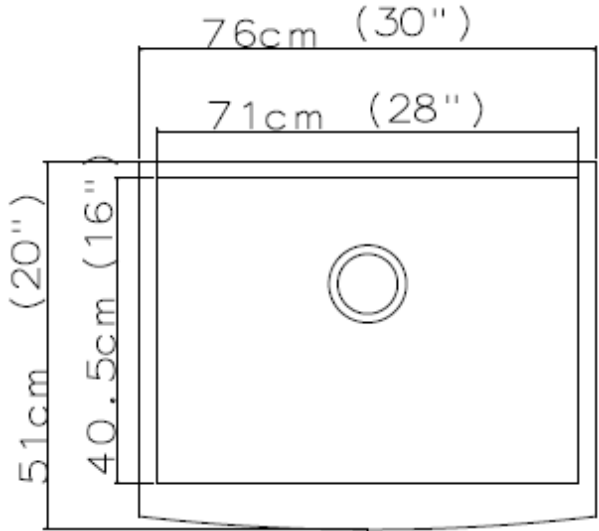

Overall Size 30 1/8" x 18" x 9"
Bowl Size 28" x 16" x 9"

Model 3218

Overall Size 32 1/4" x 18 1/2" x 9"
Bowl Sizes 16 9/16" x 14 9/16" x 9"

Model 3220 L

Overall Size 32 1/4" x 20 1/2" x 9"
Bowl Sizes 18 1/2" x 15 3/8" x 9"
16 1/8" x 13" x 8"

Model 1517

Overall Size 15" x 17 5/16" x 9"
 Bowl Size 15 3/4" x 13 3/8" x 9"

Model 1717

Overall Size 17 5/16" x 17 5/16" x 9"
 Bowl Size 15 3/4" x 15 3/4" x 9"

Model 3218

Overall Size 32" x 18" x 9 1/2"
 Bowl Size 30" x 16" x 9 1/2"

Model 3218D

Overall Size 32" x 18" x 9 1/2"
 Bowl Sizes 14 1/2" x 16" x 9 1/2"

HANDMADE STAINLESS STEEL SINKS

R0 and R12

Model 3018 S

Overall Size 30" x 18" x 10"
Bowl Sizes 28" x 16" x 10"

Model 3218 D

Overall Size 32" x 18" x 10"
Bowl Sizes 14 1/2" x 16" x 10"
14 1/2" x 16" x 10"

FARMHOUSE APRON SINKS R12

Model 3020 R12

Overall Size 30" x 20" x 10"
Bowl Size 28" x 16" x 10"

Model 3320 S

Overall Size 33" x 20" x 10"
Bowl Size 30 1/2" x 16" x 10"

Model 3621

Overall Size 35 7/8" x 20 3/4" x 10"
Bowl Sizes 16" x 16" x 10"
16" x 16" x 10"