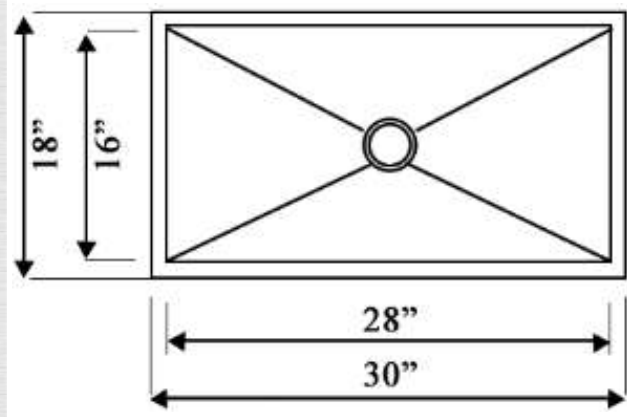

Overall Size 30 1/8" x 18" x 9"
Bowl Size 28" x 16" x 9"

Model 3218

Overall Size 32 1/4" x 18 1/2" x 9"
Bowl Sizes 16 9/16" x 14 9/16" x 9"

Model 3220 L

Overall Size 32 1/4" x 20 1/2" x 9"
Bowl Sizes 18 1/2" x 15 3/8" x 9"
16 1/8" x 13" x 8"

Model 1517

Overall Size 15" x 17 5/16" x 9"
 Bowl Size 15 3/4" x 13 3/8" x 9"

Model 1717

Overall Size 17 5/16" x 17 5/16" x 9"
 Bowl Size 15 3/4" x 15 3/4" x 9"

Model 3218

Overall Size 32" x 18" x 9 1/2"
 Bowl Size 30" x 16" x 9 1/2"

Model 3218D

Overall Size 32" x 18" x 9 1/2"
 Bowl Sizes 14 1/2" x 16" x 9 1/2"

HANDMADE STAINLESS STEEL SINKS

R0 and R12

Model 3018 S

Overall Size 30" x 18" x 10"
Bowl Sizes 28" x 16" x 10"

Model 3218 D

Overall Size 32" x 18" x 10"
Bowl Sizes 14 1/2" x 16" x 10"
14 1/2" x 16" x 10"

FARMHOUSE APRON SINKS R12

Model 3020 R12

Overall Size 30" x 20" x 10"
Bowl Size 28" x 16" x 10"

Model 3320 S

Overall Size 33" x 20" x 10"
Bowl Size 30 1/2" x 16" x 10"

Model 3621

Overall Size 35 7/8" x 20 3/4" x 10"
Bowl Sizes 16" x 16" x 10"
16" x 16" x 10"