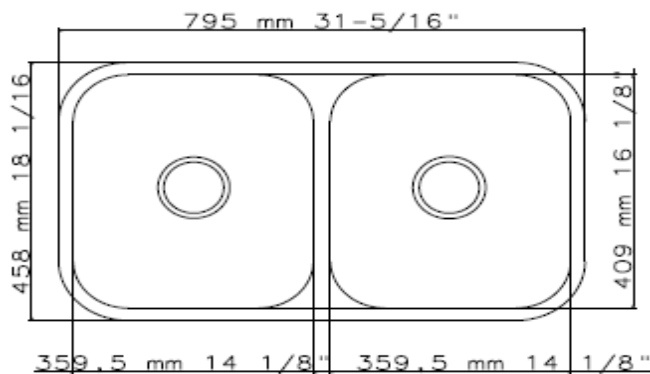

Overall Size 30 1/8" x 18" x 9"
Bowl Size 28" x 16" x 9"

Model 3218

Overall Size 32 1/4" x 18 1/2" x 9"
Bowl Sizes 16 9/16" x 14 9/16" x 9"

Model 3220 L

Overall Size 32 1/4" x 20 1/2" x 9"
Bowl Sizes 18 1/2" x 15 3/8" x 9"
16 1/8" x 13" x 8"

Model 3120 L

Overall Size 31 1/2" x 20 1/2" x 9"
 Bowl Sizes 18 1/2" x 17 3/4" x 9"
 16 1/8" x 10 5/8" x 7"

Model 3118

Overall Size 31 5/16" x 18 1/16" x 9"
 Bowl Sizes 16 1/8" x 14 1/8" x 9"

R15 STAINLESS STEEL SINKS

Model 1517

Overall Size 15" x 17 5/16" x 9"
 Bowl Size 15 3/4" x 13 3/8" x 9"

Model 1717

Overall Size 17 5/16" x 17 5/16" x 9"
 Bowl Size 15 3/4" x 15 3/4" x 9"

Model 3218

Overall Size 32" x 18" x 9 1/2"
 Bowl Size 30" x 16" x 9 1/2"

Model 3218D

Overall Size 32" x 18" x 9 1/2"
 Bowl Sizes 14 1/2" x 16" x 9 1/2"

HANDMADE STAINLESS STEEL SINKS

R0 and R12

Model 3018 S

Overall Size 30" x 18" x 10"
Bowl Sizes 28" x 16" x 10"

Model 3218 D

Overall Size 32" x 18" x 10"
Bowl Sizes 14 1/2" x 16" x 10"
14 1/2" x 16" x 10"