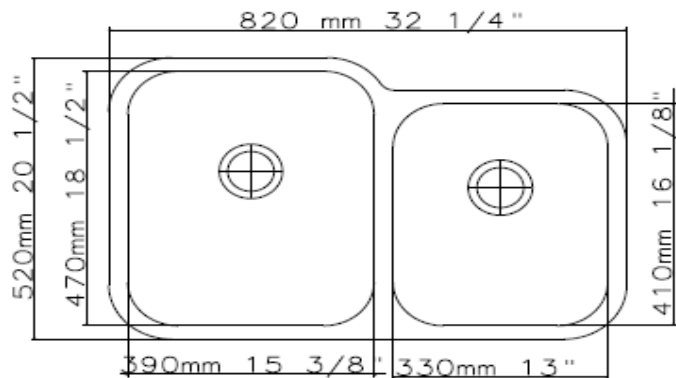

Overall Size 30 1/8" x 18" x 9"
Bowl Size 28" x 16" x 9"

Model 3218

Overall Size 32 1/4" x 18 1/2" x 9"
Bowl Sizes 16 9/16" x 14 9/16" x 9"

Model 3220 L

Overall Size 32 1/4" x 20 1/2" x 9"
Bowl Sizes 18 1/2" x 15 3/8" x 9"
16 1/8" x 13" x 8"

Model 3120 L

Overall Size 31 1/2" x 20 1/2" x 9"
 Bowl Sizes 18 1/2" x 17 3/4" x 9"
 16 1/8" x 10 5/8" x 7"

Model 3118

Overall Size 31 5/16" x 18 1/16" x 9"
 Bowl Sizes 16 1/8" x 14 1/8" x 9"

R15 STAINLESS STEEL SINKS

Model 1517

Overall Size 15" x 17 5/16" x 9"
 Bowl Size 15 3/4" x 13 3/8" x 9"

Model 1717

Overall Size 17 5/16" x 17 5/16" x 9"
 Bowl Size 15 3/4" x 15 3/4" x 9"

Model 3218

Overall Size 32" x 18" x 9 1/2"
 Bowl Size 30" x 16" x 9 1/2"

Model 3218D

Overall Size 32" x 18" x 9 1/2"
 Bowl Sizes 14 1/2" x 16" x 9 1/2"

HANDMADE STAINLESS STEEL SINKS

R0 and R12

Model 3018 S

Overall Size 30" x 18" x 10"
Bowl Sizes 28" x 16" x 10"

Model 3218 D

Overall Size 32" x 18" x 10"
Bowl Sizes 14 1/2" x 16" x 10"
14 1/2" x 16" x 10"