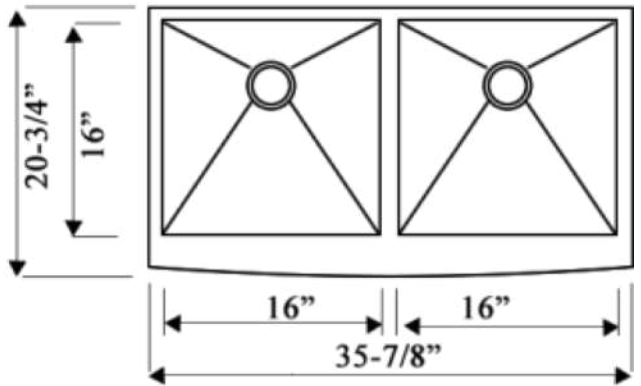

Overall Size 30 1/8" x 18" x 9"
Bowl Size 28" x 16" x 9"

Model 3218

Overall Size 32 1/4" x 18 1/2" x 9"
Bowl Sizes 16 9/16" x 14 9/16" x 9"

Model 3220 L

Overall Size 32 1/4" x 20 1/2" x 9"
Bowl Sizes 18 1/2" x 15 3/8" x 9"
16 1/8" x 13" x 8"

Model 1517

Overall Size 15" x 17 5/16" x 9"
 Bowl Size 15 3/4" x 13 3/8" x 9"

Model 1717

Overall Size 17 5/16" x 17 5/16" x 9"
 Bowl Size 15 3/4" x 15 3/4" x 9"

Model 3218

Overall Size 32" x 18" x 9 1/2"
 Bowl Size 30" x 16" x 9 1/2"

Model 3218D

Overall Size 32" x 18" x 9 1/2"
 Bowl Sizes 14 1/2" x 16" x 9 1/2"

HANDMADE STAINLESS STEEL SINKS

R0 and R12

Model 3018 S

Overall Size 30" x 18" x 10"
Bowl Sizes 28" x 16" x 10"

Model 3218 D

Overall Size 32" x 18" x 10"
Bowl Sizes 14 1/2" x 16" x 10"
14 1/2" x 16" x 10"

FARMHOUSE APRON SINKS R12

Model 3020 R12

Overall Size 30" x 20" x 10"
Bowl Size 28" x 16" x 10"

Model 3320 S

Overall Size 33" x 20" x 10"
Bowl Size 30 1/2" x 16" x 10"

Model 3621

Overall Size 35 7/8" x 20 3/4" x 10"
Bowl Sizes 16" x 16" x 10"
16" x 16" x 10"