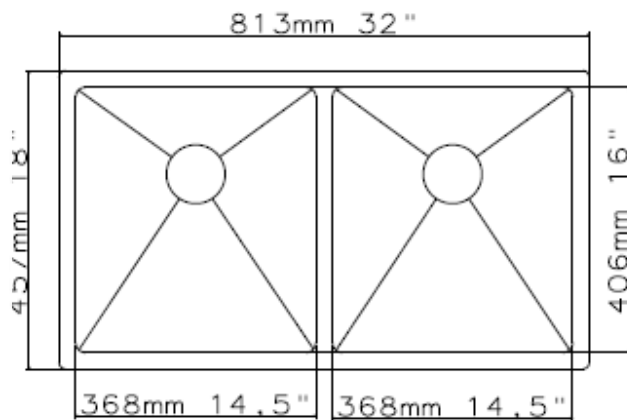

Overall Size 30 1/8" x 18" x 9"
Bowl Size 28" x 16" x 9"

Model 3218

Overall Size 32 1/4" x 18 1/2" x 9"
Bowl Sizes 16 9/16" x 14 9/16" x 9"

Model 3220 L

Overall Size 32 1/4" x 20 1/2" x 9"
Bowl Sizes 18 1/2" x 15 3/8" x 9"
16 1/8" x 13" x 8"

Model 1517

Overall Size 15" x 17 5/16" x 9"
 Bowl Size 15 3/4" x 13 3/8" x 9"

Model 1717

Overall Size 17 5/16" x 17 5/16" x 9"
 Bowl Size 15 3/4" x 15 3/4" x 9"

Model 3218

Overall Size 32" x 18" x 9 1/2"
 Bowl Size 30" x 16" x 9 1/2"

Model 3218D

Overall Size 32" x 18" x 9 1/2"
 Bowl Sizes 14 1/2" x 16" x 9 1/2"

HANDMADE STAINLESS STEEL SINKS

R0 and R12

Model 3018 S

Overall Size 30" x 18" x 10"
Bowl Sizes 28" x 16" x 10"

Model 3218 D

Overall Size 32" x 18" x 10"
Bowl Sizes 14 1/2" x 16" x 10"
14 1/2" x 16" x 10"

FARMHOUSE APRON SINKS R12

Model 3020 R12

Overall Size 30" x 20" x 10"
Bowl Size 28" x 16" x 10"

Model 3320 S

Overall Size 33" x 20" x 10"
Bowl Size 30 1/2" x 16" x 10"

Model 3621

Overall Size 35 7/8" x 20 3/4" x 10"
Bowl Sizes 16" x 16" x 10"
16" x 16" x 10"