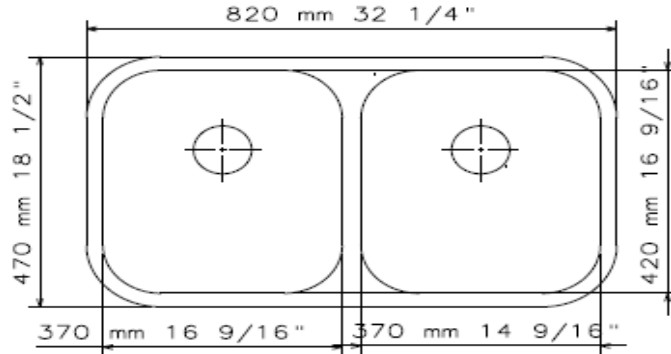

UNDERMOUNT STAINLESS STEEL SINKS

Model 2318

Overall Size 23 1/4" x 18 1/8" x 9" B

Bowl Size 21 1/8" x 15 13/16" x 9"

Model 2321

Overall Size 23 1/2" x 21"

Bowl Size 21 1/2" x 19"

Model 3018

Overall Size 30 1/8" x 18" x 9"
Bowl Size 28" x 16" x 9"

Model 3218

Overall Size 32 1/4" x 18 1/2" x 9"
Bowl Sizes 16 9/16" x 14 9/16" x 9"

Model 3220 L

Overall Size 32 1/4" x 20 1/2" x 9"
Bowl Sizes 18 1/2" x 15 3/8" x 9"
16 1/8" x 13" x 8"

Model 3120 L

Overall Size 31 1/2" x 20 1/2" x 9"
 Bowl Sizes 18 1/2" x 17 3/4" x 9"
 16 1/8" x 10 5/8" x 7"

Model 3118

Overall Size 31 5/16" x 18 1/16" x 9"
 Bowl Sizes 16 1/8" x 14 1/8" x 9"

R15 STAINLESS STEEL SINKS

Model 1517

Overall Size 15" x 17 5/16" x 9"
 Bowl Size 15 3/4" x 13 3/8" x 9"

Model 1717

Overall Size 17 5/16" x 17 5/16" x 9"
 Bowl Size 15 3/4" x 15 3/4" x 9"

Model 3218

Overall Size 32" x 18" x 9 1/2"
 Bowl Size 30" x 16" x 9 1/2"