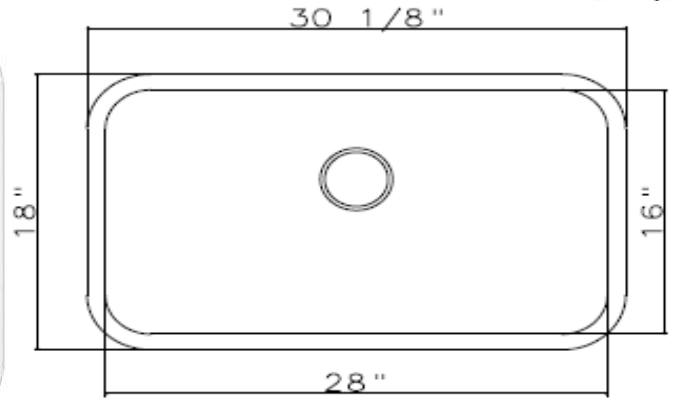

UNDERMOUNT STAINLESS STEEL SINKS

Model 2318

Overall Size 23 1/4" x 18 1/8" x 9" B

Bowl Size 21 1/8" x 15 13/16" x 9"

Model 2321

Overall Size 23 1/2" x 21"

Bowl Size 21 1/2" x 19"

Model 3018

Overall Size 30 1/8" x 18" x 9"
Bowl Size 28" x 16" x 9"

Model 3218

Overall Size 32 1/4" x 18 1/2" x 9"
Bowl Sizes 16 9/16" x 14 9/16" x 9"

Model 3220 L

Overall Size 32 1/4" x 20 1/2" x 9"
Bowl Sizes 18 1/2" x 15 3/8" x 9"
16 1/8" x 13" x 8"

Model 3120 L

Overall Size 31 1/2" x 20 1/2" x 9"
 Bowl Sizes 18 1/2" x 17 3/4" x 9"
 16 1/8" x 10 5/8" x 7"

Model 3118

Overall Size 31 5/16" x 18 1/16" x 9"
 Bowl Sizes 16 1/8" x 14 1/8" x 9"

R15 STAINLESS STEEL SINKS

Model 1517

Overall Size 15" x 17 5/16" x 9"
 Bowl Size 15 3/4" x 13 3/8" x 9"

Model 1717

Overall Size 17 5/16" x 17 5/16" x 9"
 Bowl Size 15 3/4" x 15 3/4" x 9"

Model 3218

Overall Size 32" x 18" x 9 1/2"
 Bowl Size 30" x 16" x 9 1/2"