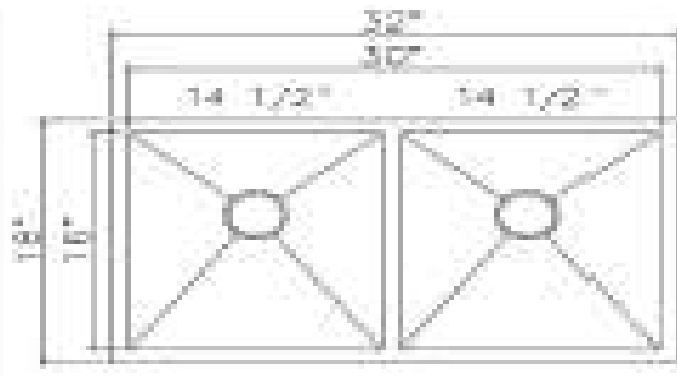

Model 3120 L

Overall Size 31 1/2" x 20 1/2" x 9"
 Bowl Sizes 18 1/2" x 17 3/4" x 9"
 16 1/8" x 10 5/8" x 7"

Model 3118

Overall Size 31 5/16" x 18 1/16" x 9"
 Bowl Sizes 16 1/8" x 14 1/8" x 9"

R15 STAINLESS STEEL SINKS

Model 1517

Overall Size 15" x 17 5/16" x 9"
 Bowl Size 15 3/4" x 13 3/8" x 9"

Model 1717

Overall Size 17 5/16" x 17 5/16" x 9"
 Bowl Size 15 3/4" x 15 3/4" x 9"

Model 3218

Overall Size 32" x 18" x 9 1/2"
 Bowl Size 30" x 16" x 9 1/2"

Model 3218D

Overall Size 32" x 18" x 9 1/2"
 Bowl Sizes 14 1/2" x 16" x 9 1/2"

HANDMADE STAINLESS STEEL SINKS

R0 and R12

Model 3018 S

Overall Size 30" x 18" x 10"
Bowl Sizes 28" x 16" x 10"

Model 3218 D

Overall Size 32" x 18" x 10"
Bowl Sizes 14 1/2" x 16" x 10"
14 1/2" x 16" x 10"

FARMHOUSE APRON SINKS R12

Model 3020 R12

Overall Size 30" x 20" x 10"
Bowl Size 28" x 16" x 10"

Model 3320 S

Overall Size 33" x 20" x 10"
Bowl Size 30 1/2" x 16" x 10"

Model 3621

Overall Size 35 7/8" x 20 3/4" x 10"
Bowl Sizes 16" x 16" x 10"
16" x 16" x 10"