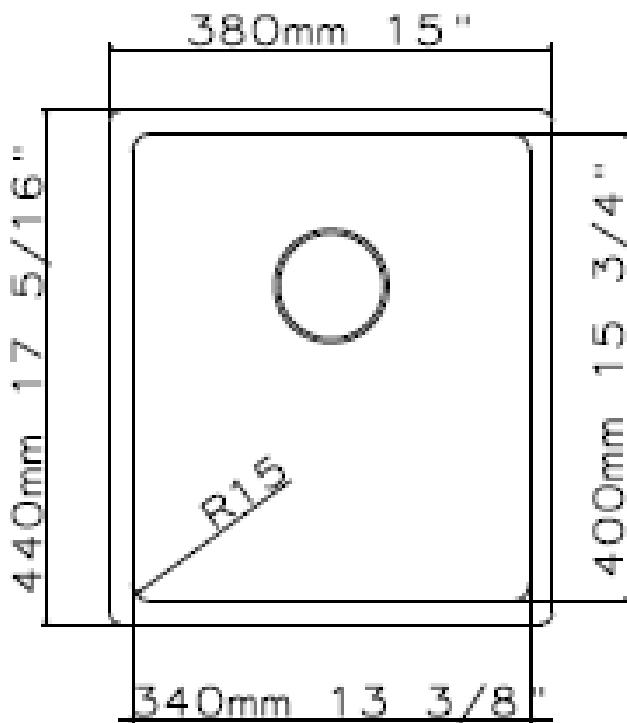

Overall Size 30 1/8" x 18" x 9"
Bowl Size 28" x 16" x 9"

Model 3218

Overall Size 32 1/4" x 18 1/2" x 9"
Bowl Sizes 16 9/16" x 14 9/16" x 9"

Model 3220 L

Overall Size 32 1/4" x 20 1/2" x 9"
Bowl Sizes 18 1/2" x 15 3/8" x 9"
16 1/8" x 13" x 8"

Model 3120 L

Overall Size 31 1/2" x 20 1/2" x 9"
 Bowl Sizes 18 1/2" x 17 3/4" x 9"
 16 1/8" x 10 5/8" x 7"

Model 3118

Overall Size 31 5/16" x 18 1/16" x 9"
 Bowl Sizes 16 1/8" x 14 1/8" x 9"

R15 STAINLESS STEEL SINKS

Model 1517

Overall Size 15" x 17 5/16" x 9"
 Bowl Size 15 3/4" x 13 3/8" x 9"

Model 1717

Overall Size 17 5/16" x 17 5/16" x 9"
 Bowl Size 15 3/4" x 15 3/4" x 9"

Model 3218

Overall Size 32" x 18" x 9 1/2"
 Bowl Size 30" x 16" x 9 1/2"

Model 3218D

Overall Size 32" x 18" x 9 1/2"
 Bowl Sizes 14 1/2" x 16" x 9 1/2"

HANDMADE STAINLESS STEEL SINKS

R0 and R12

Model 3018 S

Overall Size 30" x 18" x 10"
Bowl Sizes 28" x 16" x 10"

Model 3218 D

Overall Size 32" x 18" x 10"
Bowl Sizes 14 1/2" x 16" x 10"
14 1/2" x 16" x 10"