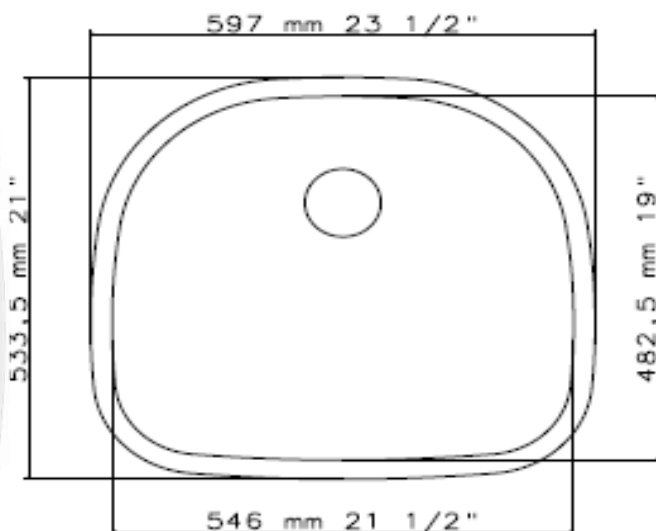

Overall Size 23 1/2" x 21"

Bowl Size 21 1/2" x 19"