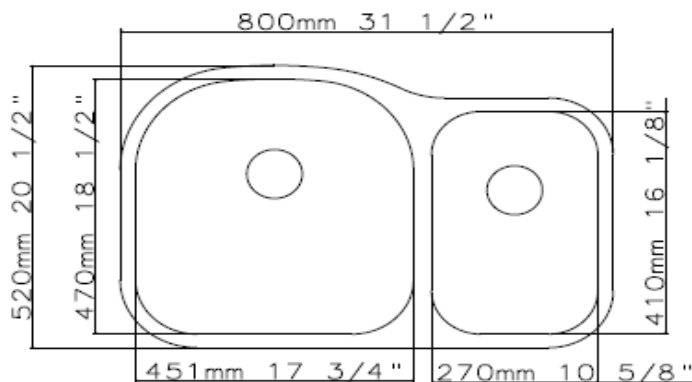

Overall Size 30 1/8" x 18" x 9"
Bowl Size 28" x 16" x 9"

Model 3218

Overall Size 32 1/4" x 18 1/2" x 9"
Bowl Sizes 16 9/16" x 14 9/16" x 9"

Model 3220 L

Overall Size 32 1/4" x 20 1/2" x 9"
Bowl Sizes 18 1/2" x 15 3/8" x 9"
16 1/8" x 13" x 8"

Model 3120 L

Overall Size 31 1/2" x 20 1/2" x 9"
 Bowl Sizes 18 1/2" x 17 3/4" x 9"
 16 1/8" x 10 5/8" x 7"

Model 3118

Overall Size 31 5/16" x 18 1/16" x 9"
 Bowl Sizes 16 1/8" x 14 1/8" x 9"

R15 STAINLESS STEEL SINKS

Model 1517

Overall Size 15" x 17 5/16" x 9"
 Bowl Size 15 3/4" x 13 3/8" x 9"

Model 1717

Overall Size 17 5/16" x 17 5/16" x 9"
 Bowl Size 15 3/4" x 15 3/4" x 9"

Model 3218

Overall Size 32" x 18" x 9 1/2"
 Bowl Size 30" x 16" x 9 1/2"

Model 3218D

Overall Size 32" x 18" x 9 1/2"
 Bowl Sizes 14 1/2" x 16" x 9 1/2"

HANDMADE STAINLESS STEEL SINKS

R0 and R12

Model 3018 S

Overall Size 30" x 18" x 10"
Bowl Sizes 28" x 16" x 10"

Model 3218 D

Overall Size 32" x 18" x 10"
Bowl Sizes 14 1/2" x 16" x 10"
14 1/2" x 16" x 10"