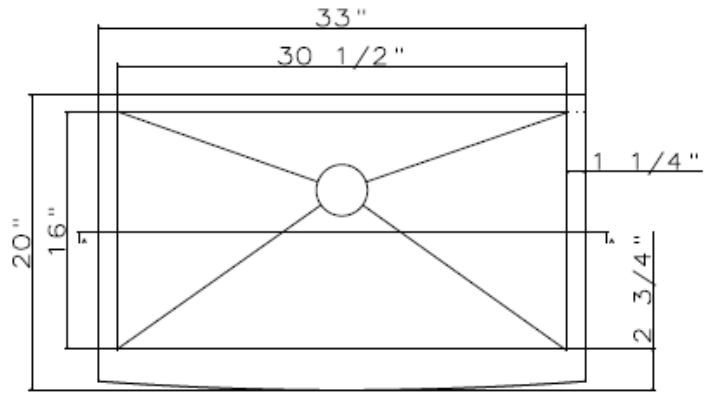

Overall Size 30 1/8" x 18" x 9"
Bowl Size 28" x 16" x 9"

Model 3218

Overall Size 32 1/4" x 18 1/2" x 9"
Bowl Sizes 16 9/16" x 14 9/16" x 9"

Model 3220 L

Overall Size 32 1/4" x 20 1/2" x 9"
Bowl Sizes 18 1/2" x 15 3/8" x 9"
16 1/8" x 13" x 8"

Model 1517

Overall Size 15" x 17 5/16" x 9"
 Bowl Size 15 3/4" x 13 3/8" x 9"

Model 1717

Overall Size 17 5/16" x 17 5/16" x 9"
 Bowl Size 15 3/4" x 15 3/4" x 9"

Model 3218

Overall Size 32" x 18" x 9 1/2"
 Bowl Size 30" x 16" x 9 1/2"

Model 3218D

Overall Size 32" x 18" x 9 1/2"
 Bowl Sizes 14 1/2" x 16" x 9 1/2"

HANDMADE STAINLESS STEEL SINKS

R0 and R12

Model 3018 S

Overall Size 30" x 18" x 10"
Bowl Sizes 28" x 16" x 10"

Model 3218 D

Overall Size 32" x 18" x 10"
Bowl Sizes 14 1/2" x 16" x 10"
14 1/2" x 16" x 10"

FARMHOUSE APRON SINKS R12

Model 3020 R12

Overall Size 30" x 20" x 10"
Bowl Size 28" x 16" x 10"

Model 3320 S

Overall Size 33" x 20" x 10"
Bowl Size 30 1/2" x 16" x 10"

Model 3621

Overall Size 35 7/8" x 20 3/4" x 10"
Bowl Sizes 16" x 16" x 10"
16" x 16" x 10"