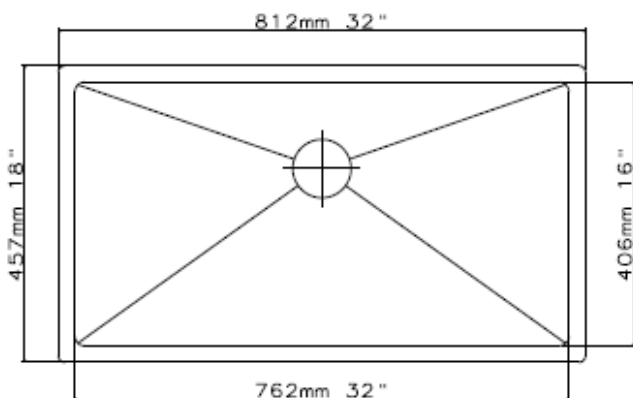

Overall Size 30 1/8" x 18" x 9"
Bowl Size 28" x 16" x 9"

Model 3218

Overall Size 32 1/4" x 18 1/2" x 9"
Bowl Sizes 16 9/16" x 14 9/16" x 9"

Model 3220 L

Overall Size 32 1/4" x 20 1/2" x 9"
Bowl Sizes 18 1/2" x 15 3/8" x 9"
16 1/8" x 13" x 8"

Model 1517

Overall Size 15" x 17 5/16" x 9"
 Bowl Size 15 3/4" x 13 3/8" x 9"

Model 1717

Overall Size 17 5/16" x 17 5/16" x 9"
 Bowl Size 15 3/4" x 15 3/4" x 9"

Model 3218

Overall Size 32" x 18" x 9 1/2"
 Bowl Size 30" x 16" x 9 1/2"

Model 3218D

Overall Size 32" x 18" x 9 1/2"
 Bowl Sizes 14 1/2" x 16" x 9 1/2"

HANDMADE STAINLESS STEEL SINKS

R0 and R12

Model 3018 S

Overall Size 30" x 18" x 10"
Bowl Sizes 28" x 16" x 10"

Model 3218 D

Overall Size 32" x 18" x 10"
Bowl Sizes 14 1/2" x 16" x 10"
14 1/2" x 16" x 10"

FARMHOUSE APRON SINKS R12

Model 3020 R12

Overall Size 30" x 20" x 10"
Bowl Size 28" x 16" x 10"

Model 3320 S

Overall Size 33" x 20" x 10"
Bowl Size 30 1/2" x 16" x 10"

Model 3621

Overall Size 35 7/8" x 20 3/4" x 10"
Bowl Sizes 16" x 16" x 10"
16" x 16" x 10"