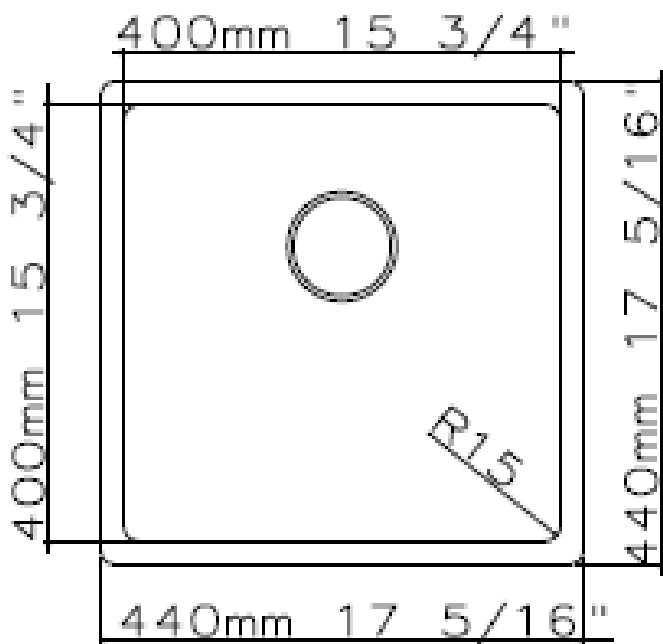

Overall Size 30 1/8" x 18" x 9"
Bowl Size 28" x 16" x 9"

Model 3218

Overall Size 32 1/4" x 18 1/2" x 9"
Bowl Sizes 16 9/16" x 14 9/16" x 9"

Model 3220 L

Overall Size 32 1/4" x 20 1/2" x 9"
Bowl Sizes 18 1/2" x 15 3/8" x 9"
16 1/8" x 13" x 8"

Model 3120 L

Overall Size 31 1/2" x 20 1/2" x 9"
 Bowl Sizes 18 1/2" x 17 3/4" x 9"
 16 1/8" x 10 5/8" x 7"

Model 3118

Overall Size 31 5/16" x 18 1/16" x 9"
 Bowl Sizes 16 1/8" x 14 1/8" x 9"

R15 STAINLESS STEEL SINKS

Model 1517

Overall Size 15" x 17 5/16" x 9"
 Bowl Size 15 3/4" x 13 3/8" x 9"

Model 1717

Overall Size 17 5/16" x 17 5/16" x 9"
 Bowl Size 15 3/4" x 15 3/4" x 9"

Model 3218

Overall Size 32" x 18" x 9 1/2"
 Bowl Size 30" x 16" x 9 1/2"

Model 3218D

Overall Size 32" x 18" x 9 1/2"
 Bowl Sizes 14 1/2" x 16" x 9 1/2"

HANDMADE STAINLESS STEEL SINKS

R0 and R12

Model 3018 S

Overall Size 30" x 18" x 10"
Bowl Sizes 28" x 16" x 10"

Model 3218 D

Overall Size 32" x 18" x 10"
Bowl Sizes 14 1/2" x 16" x 10"
14 1/2" x 16" x 10"