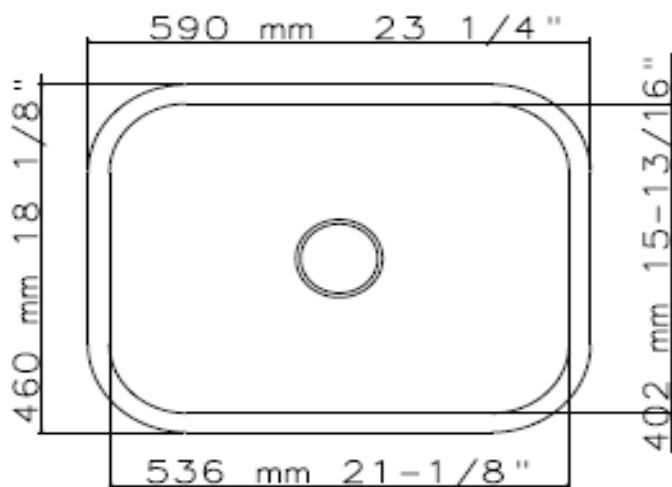

UNDERMOUNT STAINLESS STEEL SINKS

Model 2318

Overall Size 23 1/4" x 18 1/8" x 9" B

Bowl Size 21 1/8" x 15 13/16" x 9"